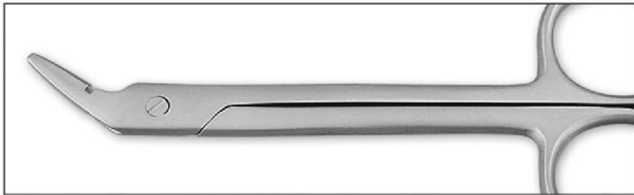

1550
Wire Cutting Scissor, Angled with Notch