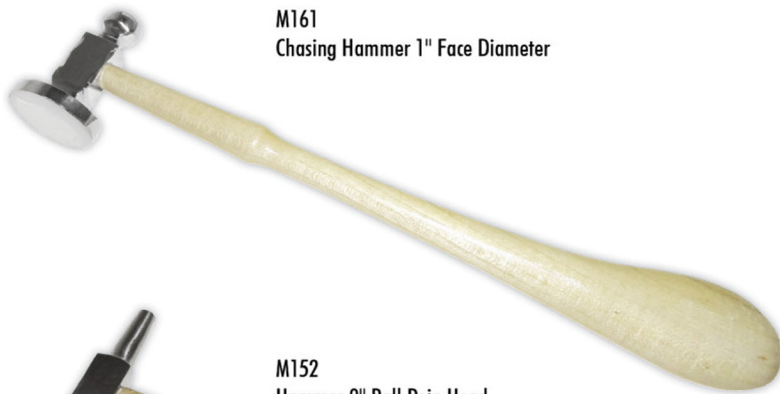

M509 Paper Fringer

M513 Decoupage Kit of 6 in Zipper Case

M506 Deluxe Quilling Tool Kit of 8 in Hard Felt Box

M508 Old Fashioned Paper Crimper

**M161**  
Chasing Hammer 1" Face Diameter

**M157**  
Hammer with Screwdriver Inserts (Brass)

**M152**  
Hammer 9" Ball Pein Head

**M150**  
Mini Hammer 6" Ball Pein, Stainless Steel

**M160**  
SS Mallet (Flat)

**M2852**  
Lucae Mallet 7.5" Stainless Steel Head,  
5.76 oz.

**M151**  
Hammer 9" Tapered Head (Watchmaker's)