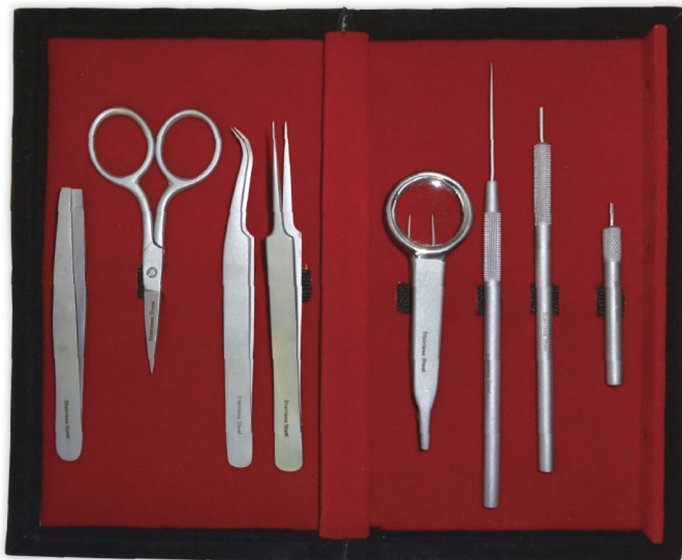

M506 Deluxe Quilling Tool Kit of 8 in Hard Felt Box