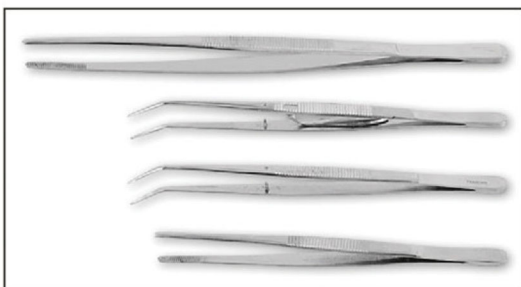

M63
Set of 4 Tweezers (2220, 3600, 3610 & 2240)