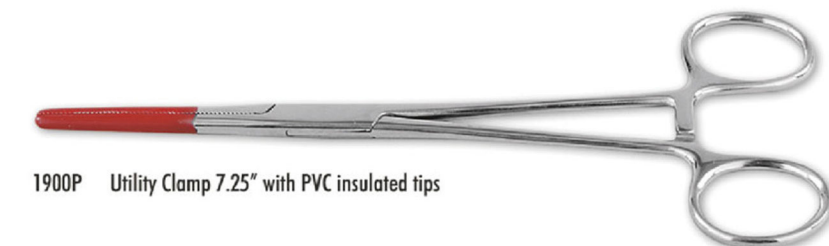

1900P Utility Clamp 7.25" with PVC insulated tips