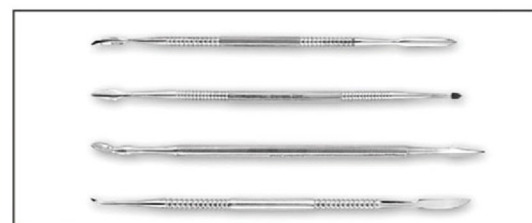

**M56**  
Precision Tweezer Set (5)

**M57**  
General Tweezer Set (6)

**M66**  
Set of 3 Tweezers (2240, 2250, 2260)

**M63**  
Set of 4 Tweezers (2220, 3600, 3610 & 2240)

**M119**  
Probe Set of 7

**M120**  
Probe Set of 4 single ended

**M62**  
Dental Pick Set of 4

**M64**  
Spatula Set of 4

**M118**  
Carver Set of 4

M410 Professional Sewing Set (M400, M188 & B104)

M433 Quilting Tool Set of 5 with Pink Trifold Case

M411 Deluxe Embroidery Scissor Set of 3 in Felt Box